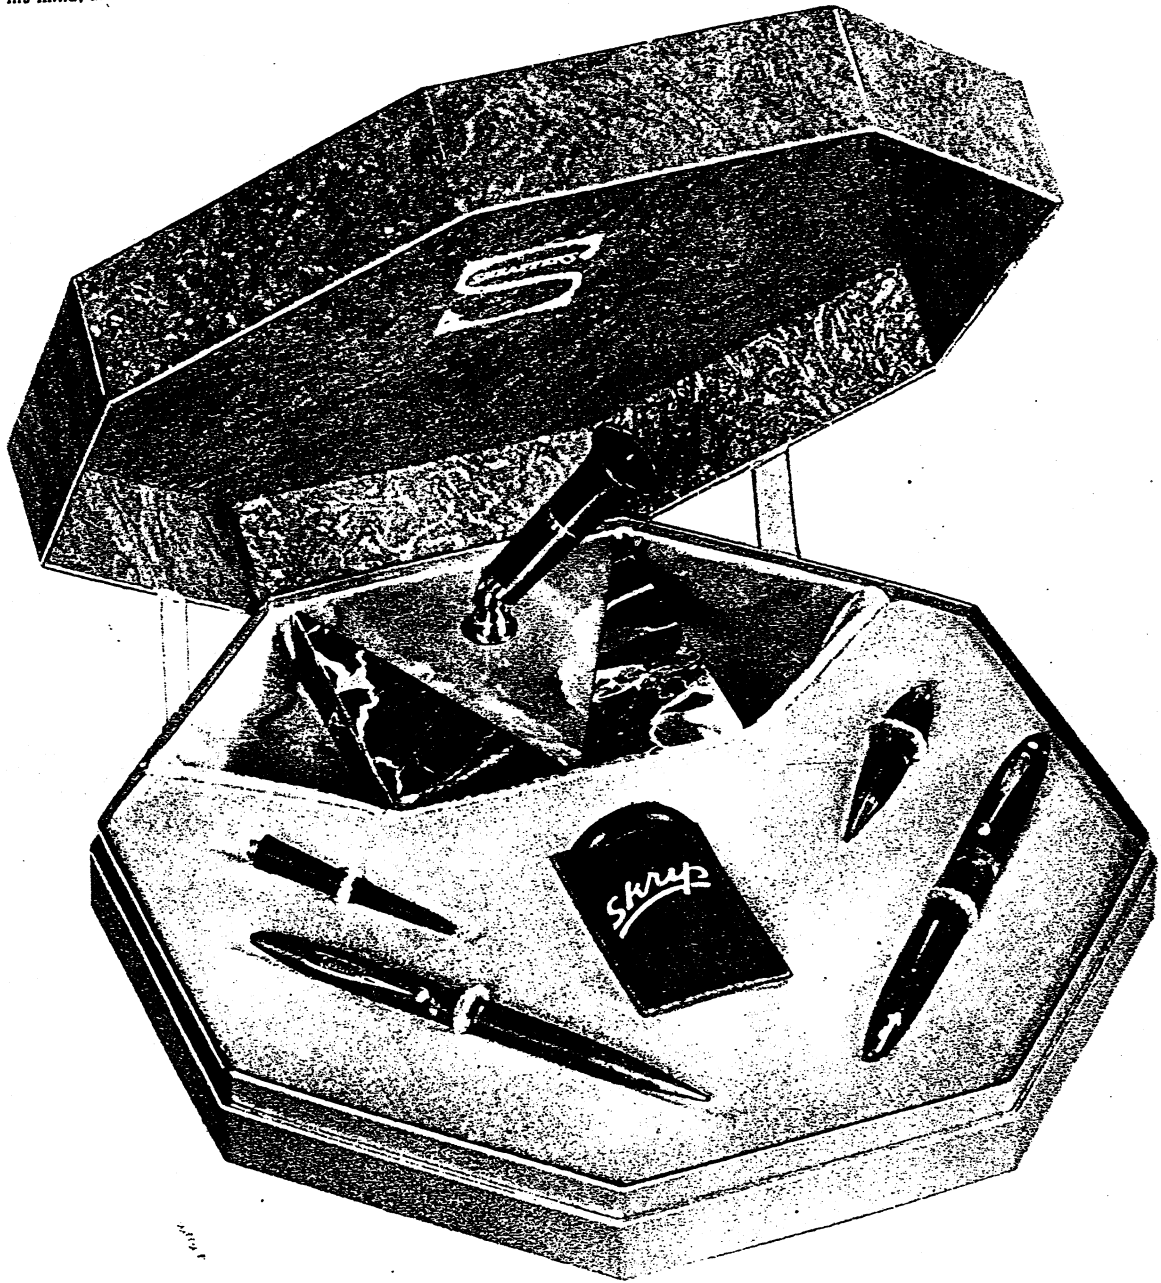

SHEAFFER'S five piece Ensemble is composed entirely of the newest items in the world's most famous line—Safety Skrip, Golf and Handbag pencil, desk stand of Italian marble and domestic onyx, Balance° pocket pencil and 3-in-1 Balance° Convertible desk and pocket fountain pen—all packed in beautiful velvet-lined gift box. To customers seeking a fountain pen or pencil, display this five piece Ensemble. Thus you have a 6 to 1 sales opportunity. Even though the entire Ensemble may not be purchased you have planted the seed of desire in his mind, and he may buy the Ensemble or more than merely one item.

**5 PIECE ENSEMBLES WITH BALANCE°
CONVERTIBLE FOUNTAIN-PEN**

CQ5 Code FAQC.....List $28.00 Consisting of 1 74TCD Black Convertible Lifetime° Pen. 1 LTSC Black Pencil. 1 LGR Black Golf and Handbag Pencil. 1 "Q" Safety Skrip Package with solid gold lettering. 1 No. 80 Italian Marble and Cream Onyx Base.	CQ10 Code FAQAC.....List $24.75 Consisting of 1 5-30TCD Black Convertible Fountain-pen. 1 LTSC Black Pencil. 1 LGR Black Golf and Handbag Pencil. 1 "Q" Safety Skrip Package with solid gold lettering. 1 No. 80 Italian Marble and Cream Onyx Base.
CQ8 Code FUQU.....List $30.50 Consisting of 1 K74TCD Black and Pearl Convertible Lifetime° Pen. 1 KTSC Black and Pearl Pencil. 1 KGR Black and Pearl Golf and Handbag Pencil. 1 "Q" Safety Skrip Package with solid gold lettering. 1 No. 80 Italian Marble and Cream Onyx Base.	CQ14 Code FUQC.....List $27.00 Consisting of 1 K5-30TCD Black and Pearl Convertible Fountain-pen. 1 KTSC Black and Pearl Pencil. 1 KGR Black and Pearl Golf and Handbag Pencil. 1 "Q" Safety Skrip Package with solid gold lettering. 1 No. 80 Italian Marble and Cream Onyx Base.
CQ17 Code FIOCI.....List $30.50 Consisting of 1 H74TCD Black and Marine Green Convertible Lifetime° Pen. 1 HTSC Black and Marine Green Pencil. 1 HGR Black and Marine Green Golf and Handbag Pencil. 1 "Q" Safety Skrip Package with solid gold lettering. 1 No. 81 Black and Gold Marble and Brazilian Green Onyx Base.